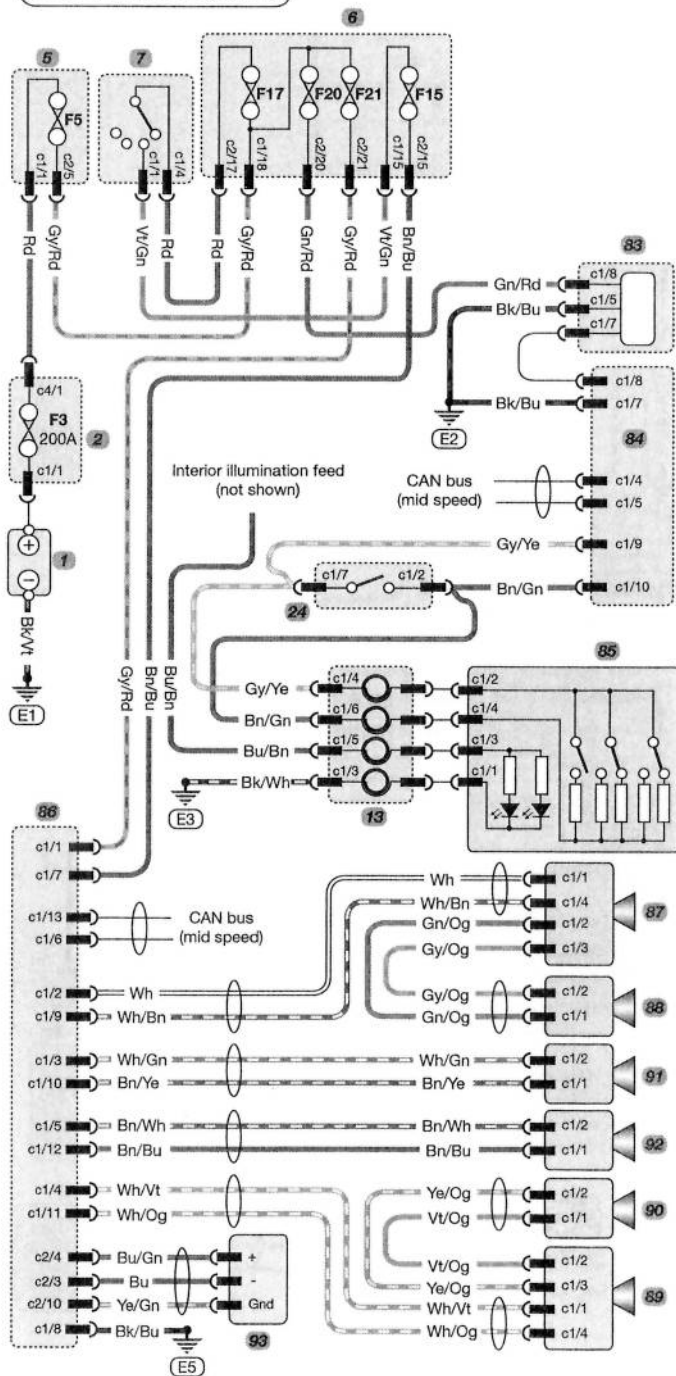

Colour codes

<b>Wh</b> White	<b>Og</b> Orange
<b>Bu</b> Blue	<b>Rd</b> Red
<b>Gy</b> Grey	<b>Pk</b> Pink
<b>Ye</b> Yellow	<b>Gn</b> Green
<b>Bn</b> Brown	<b>Vt</b> Violet
<b>Bk</b> Black	<b>Sr</b> Silver
<b>Na</b> Natural	<b>Lg</b> Light green

Key to items

- 1 Battery
- 2 Battery fusebox
- 5 Engine fusebox
- R13 = heater blower relay
- 6 Passenger fusebox
- R1 = ignition relay
- R6 = keyless entry accessory relay
- 9 Keyless vehicle control unit

- 10 Start control unit
- 11 Generic control unit
- 13 Steering wheel clock springs
- 24 Steering column multifunction switch
- 83 Instrument panel console switch assembly
- 84 Message centre control unit
- 85 Audio remote controls
- 86 Audio unit

- 87 LH front door speaker
- 88 LH front tweeter
- 89 RH front door speaker
- 90 RH front tweeter
- 91 LH rear door speaker
- 92 RH rear door speaker
- 93 Audio input socket

Diagram 14

H47253

Typical audio system (without keyless system)